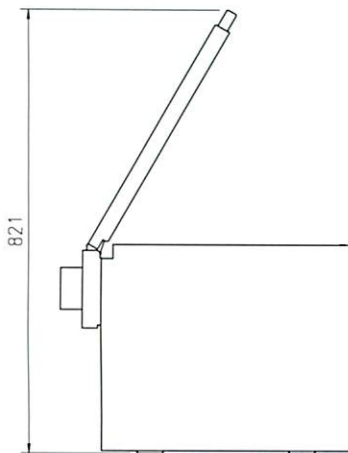

Twitter: @peeltech

Facebook: peel tech ltd

Peel Tech Compact

Peel Tech Extra Compact S

Specification

Peel Tech Compact

Materials	
Main Box	Stainless Steel
Inserted plates	Stainless Steel
Pump Box	Stainless steel
Inlet Pipe	membrane
Water outlet pipe	Stainless Steel
Membrane	PVC Nylon
Dimensions	
Main box	700mm x 500mm x 600mm
Inlet pipe	70mm
Water outlet	32mm

Peel Tech Extra Compact S

Materials	
Main Box	Stainless Steel
Inserted plates	Stainless Steel
Pump Box	Stainless steel
Inlet Pipe	membrane
Water outlet pipe	Stainless Steel
Membrane	PVC
Dimensions	
Main box	500mm x 397mm 390mm
Inlet pipe	70mm
Water outlet	32mm