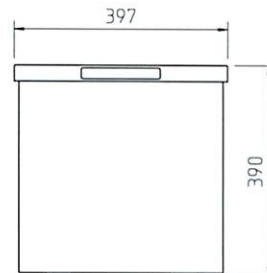

Twitter: @peeltech

Facebook: peel tech ltd

Peel Tech Compact

Peel Tech Extra Compact S

Specification

Peel Tech Compact

Materials	
Main Box	Stainless Steel
Inserted plates	Stainless Steel
Pump Box	Stainless steel
Inlet Pipe	membrane
Water outlet pipe	Stainless Steel
Membrane	PVC Nylon
Dimensions	
Main box	700mm x 500mm x 600mm
Inlet pipe	70mm
Water outlet	32mm

Peel Tech Extra Compact S

Materials	
Main Box	Stainless Steel
Inserted plates	Stainless Steel
Pump Box	Stainless steel
Inlet Pipe	membrane
Water outlet pipe	Stainless Steel
Membrane	PVC
Dimensions	
Main box	500mm x 397mm 390mm
Inlet pipe	70mm
Water outlet	32mm