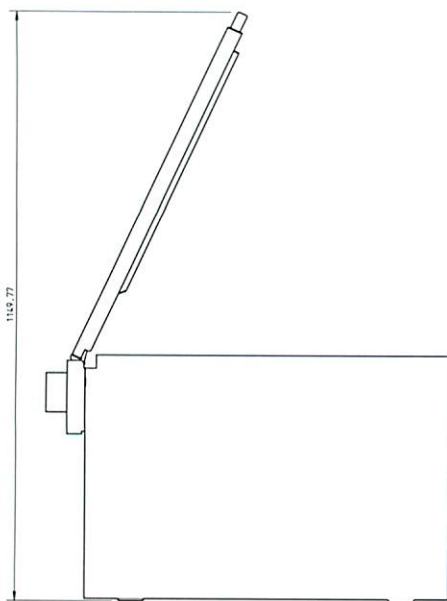

Twitter: @peeltech

Facebook: peel tech ltd

Peel Tech Compact

Peel Tech Extra Compact S

Specification

Peel Tech Compact

Materials	
Main Box	Stainless Steel
Inserted plates	Stainless Steel
Pump Box	Stainless steel
Inlet Pipe	membrane
Water outlet pipe	Stainless Steel
Membrane	PVC Nylon
Dimensions	
Main box	700mm x 500mm x 600mm
Inlet pipe	70mm
Water outlet	32mm

Peel Tech Extra Compact S

Materials	
Main Box	Stainless Steel
Inserted plates	Stainless Steel
Pump Box	Stainless steel
Inlet Pipe	membrane
Water outlet pipe	Stainless Steel
Membrane	PVC
Dimensions	
Main box	500mm x 397mm 390mm
Inlet pipe	70mm
Water outlet	32mm