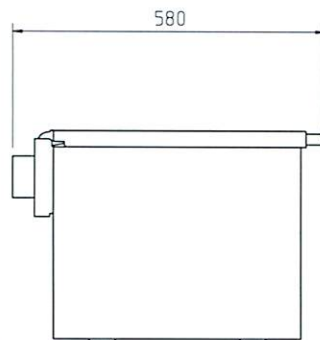

Twitter: @peeltech

Facebook: peel tech ltd

Peel Tech Compact

Peel Tech Extra Compact S

Specification

Peel Tech Compact

Materials	
Main Box	Stainless Steel
Inserted plates	Stainless Steel
Pump Box	Stainless steel
Inlet Pipe	membrane
Water outlet pipe	Stainless Steel
Membrane	PVC Nylon
Dimensions	
Main box	700mm x 500mm x 600mm
Inlet pipe	70mm
Water outlet	32mm

Water connection ½ inch hose, minimum pressure 1 bar.

Please note
Most chip shop peelers waste pipe is 515mm from the floor but some may be 395mm, this would mean you would require a small stand for your peeler, please contact your potato peeler manufacturer regarding this. On average can collect the waste from 125kg of potato peelings.

Peel Tech Extra Compact S

Materials	
Main Box	Stainless Steel
Inserted plates	Stainless Steel
Pump Box	Stainless steel
Inlet Pipe	membrane
Water outlet pipe	Stainless Steel
Membrane	PVC
Dimensions	
Main box	500mm x 397mm 390mm
Inlet pipe	70mm
Water outlet	32mm