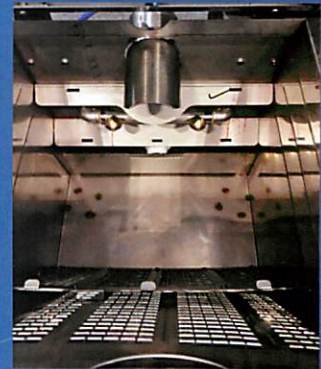

Twitter: @peeltech

Facebook: peel tech ltd

Peel Tech Compact

Peel Tech Extra Compact S

Specification

Peel Tech Compact

Materials	
Main Box	Stainless Steel
Inserted plates	Stainless Steel
Pump Box	Stainless steel
Inlet Pipe	membrane
Water outlet pipe	Stainless Steel
Membrane	PVC Nylon
Dimensions	
Main box	700mm x 500mm x 600mm
Inlet pipe	70mm
Water outlet	32mm

Peel Tech Extra Compact S

Materials	
Main Box	Stainless Steel
Inserted plates	Stainless Steel
Pump Box	Stainless steel
Inlet Pipe	membrane
Water outlet pipe	Stainless Steel
Membrane	PVC
Dimensions	
Main box	500mm x 397mm 390mm
Inlet pipe	70mm
Water outlet	32mm