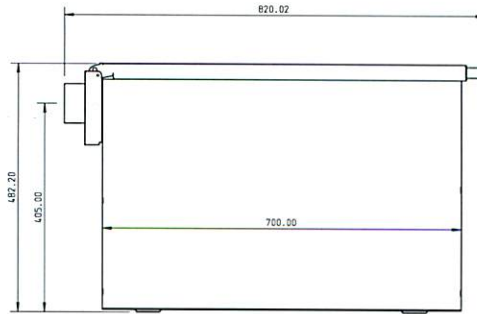

Twitter: @peeltech

Facebook: peel tech ltd

Peel Tech Compact

Peel Tech Extra Compact S

Specification

Peel Tech Compact

Materials	
Main Box	Stainless Steel
Inserted plates	Stainless Steel
Pump Box	Stainless steel
Inlet Pipe	membrane
Water outlet pipe	Stainless Steel
Membrane	PVC Nylon
Dimensions	
Main box	700mm x 500mm x 600mm
Inlet pipe	70mm
Water outlet	32mm

Peel Tech Extra Compact S

Materials	
Main Box	Stainless Steel
Inserted plates	Stainless Steel
Pump Box	Stainless steel
Inlet Pipe	membrane
Water outlet pipe	Stainless Steel
Membrane	PVC
Dimensions	
Main box	500mm x 397mm 390mm
Inlet pipe	70mm
Water outlet	32mm